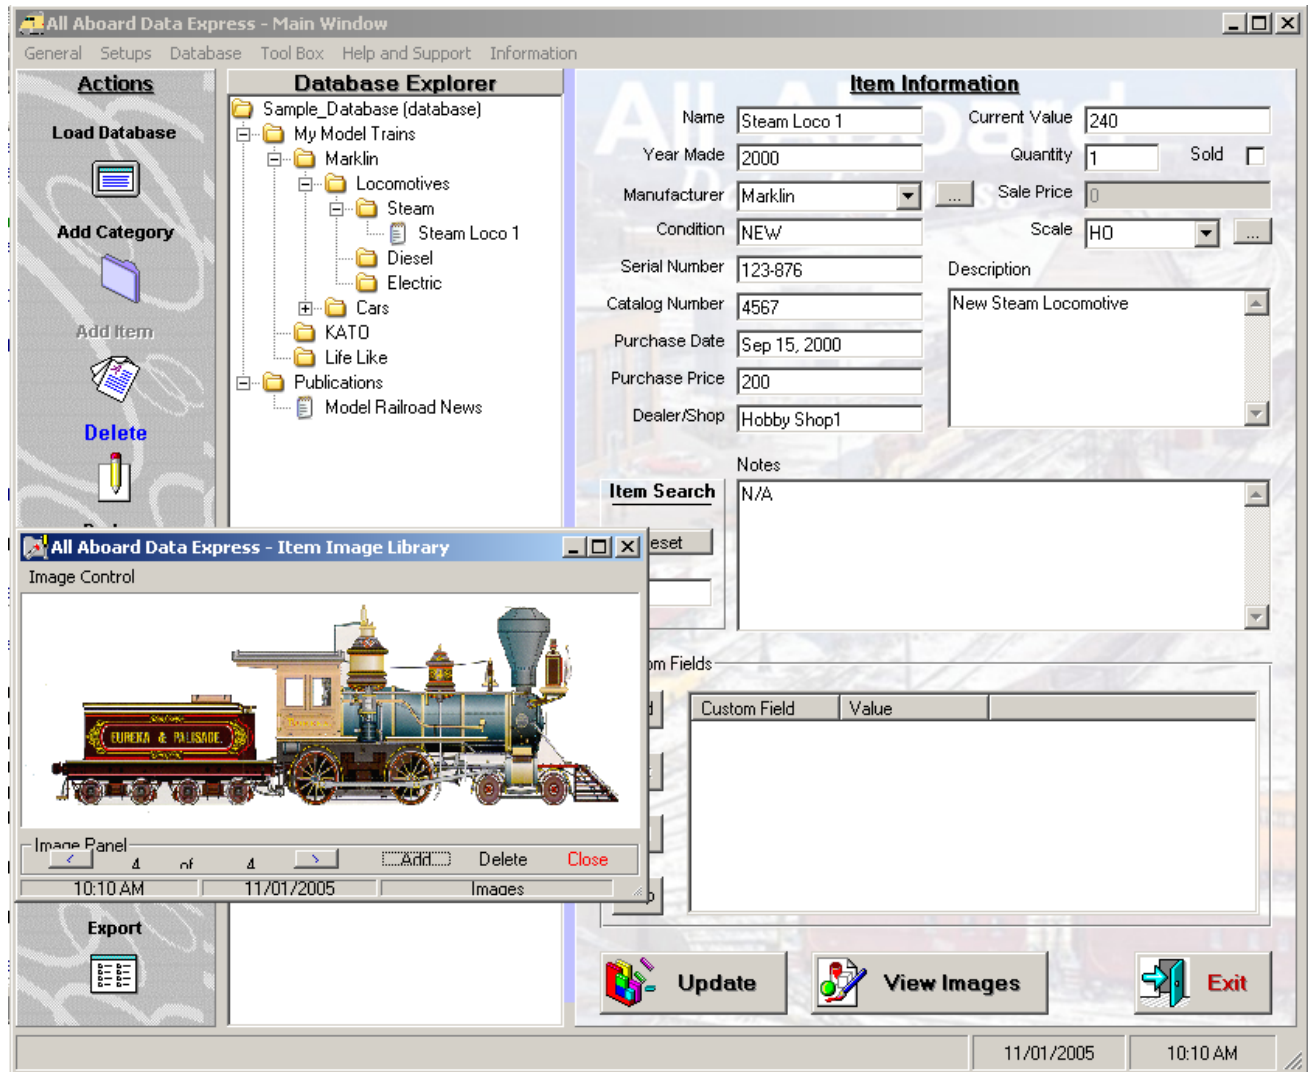

All Aboard

DATA EXPRESS™

Tayden Design, Inc.
5101 Starcross Lane
Durham, NC 27713
Phone: (919) 699-0996
Fax: (916) 493-6741
www.tayden.com

Special Design for Model Railroading Collectors