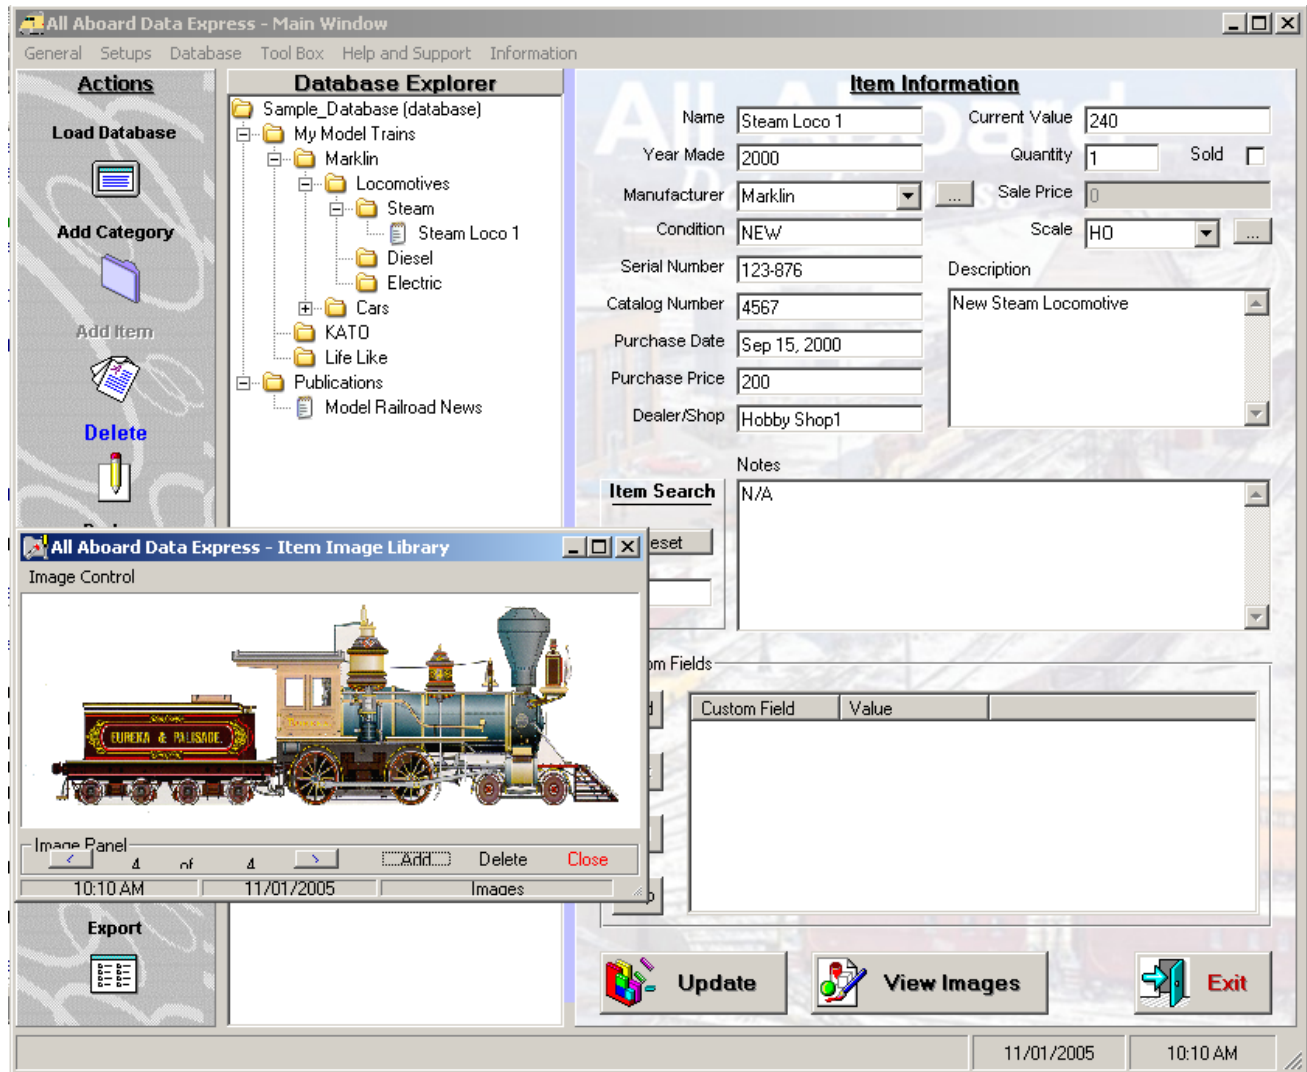

All Aboard

DATA EXPRESS™

Tayden Design, Inc.

5101 Starcross Lane

Durham, NC 27713

Phone: (919) 699-0996

Fax: (916) 493-6741

www.tayden.com

Special Design for Model Railroading Collectors